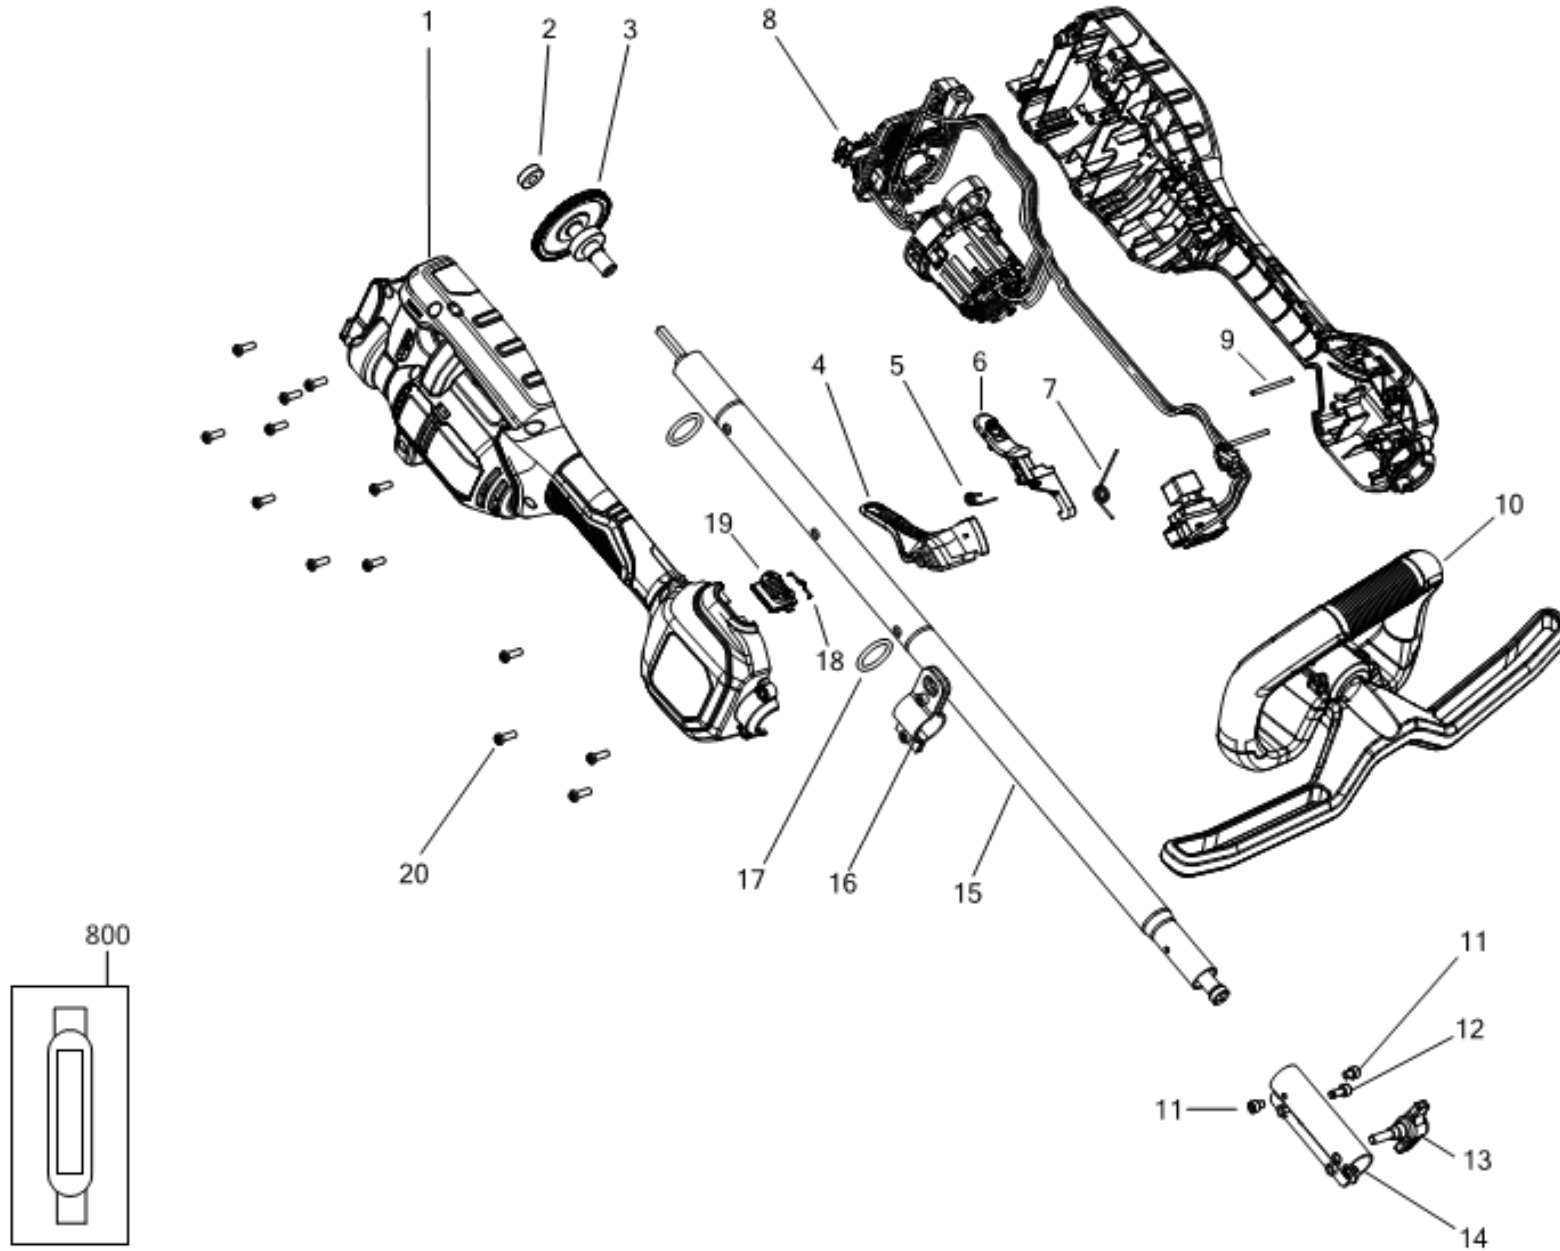

DCMAS5713N GARDEN WORKER 1

## Parts List DCMAS5713N GARDEN WORKER 1

Item	Part Number	Qty	Part Description	General Description	Other Info	Repair Inst	Markets
1	N888907	1	CLAMSHELL SET			No	XJ
2	606290-01	1	BEARING			No	XJ
3	N865394	1	GEAR			No	XJ
4	N876245	1	TRIGGER			No	XJ
5	90602633	1	SPRING			No	XJ
6	90623756	1	ACTUATOR			No	XJ
7	N769089	1	SPRING			No	XJ
8	NA048506	1	MOTOR & SWITCHBOX SA			No	XJ
9	90608942	2	PIN			No	XJ
10	N851573	1	HANDLE SA			No	XJ
11	N769035	2	SCREW			No	XJ
12	N454259	1	SCREW			No	XJ
13	N889867	1	KNOB			No	XJ
14	N785058	1	CONNECTOR			No	XJ
15	N788014	1	POLE PIECE			No	XJ
16	NA000216	1	MOUNT			No	XJ
17	90602632	2	RUBBER			No	XJ
18	N014681	1	LEAF SPRING			No	XJ
19	90602320	1	ACTUATOR			No	XJ
20	330019-12	13	SCREW			No	XJ
800	N921863	1	STRAP			No	XJ